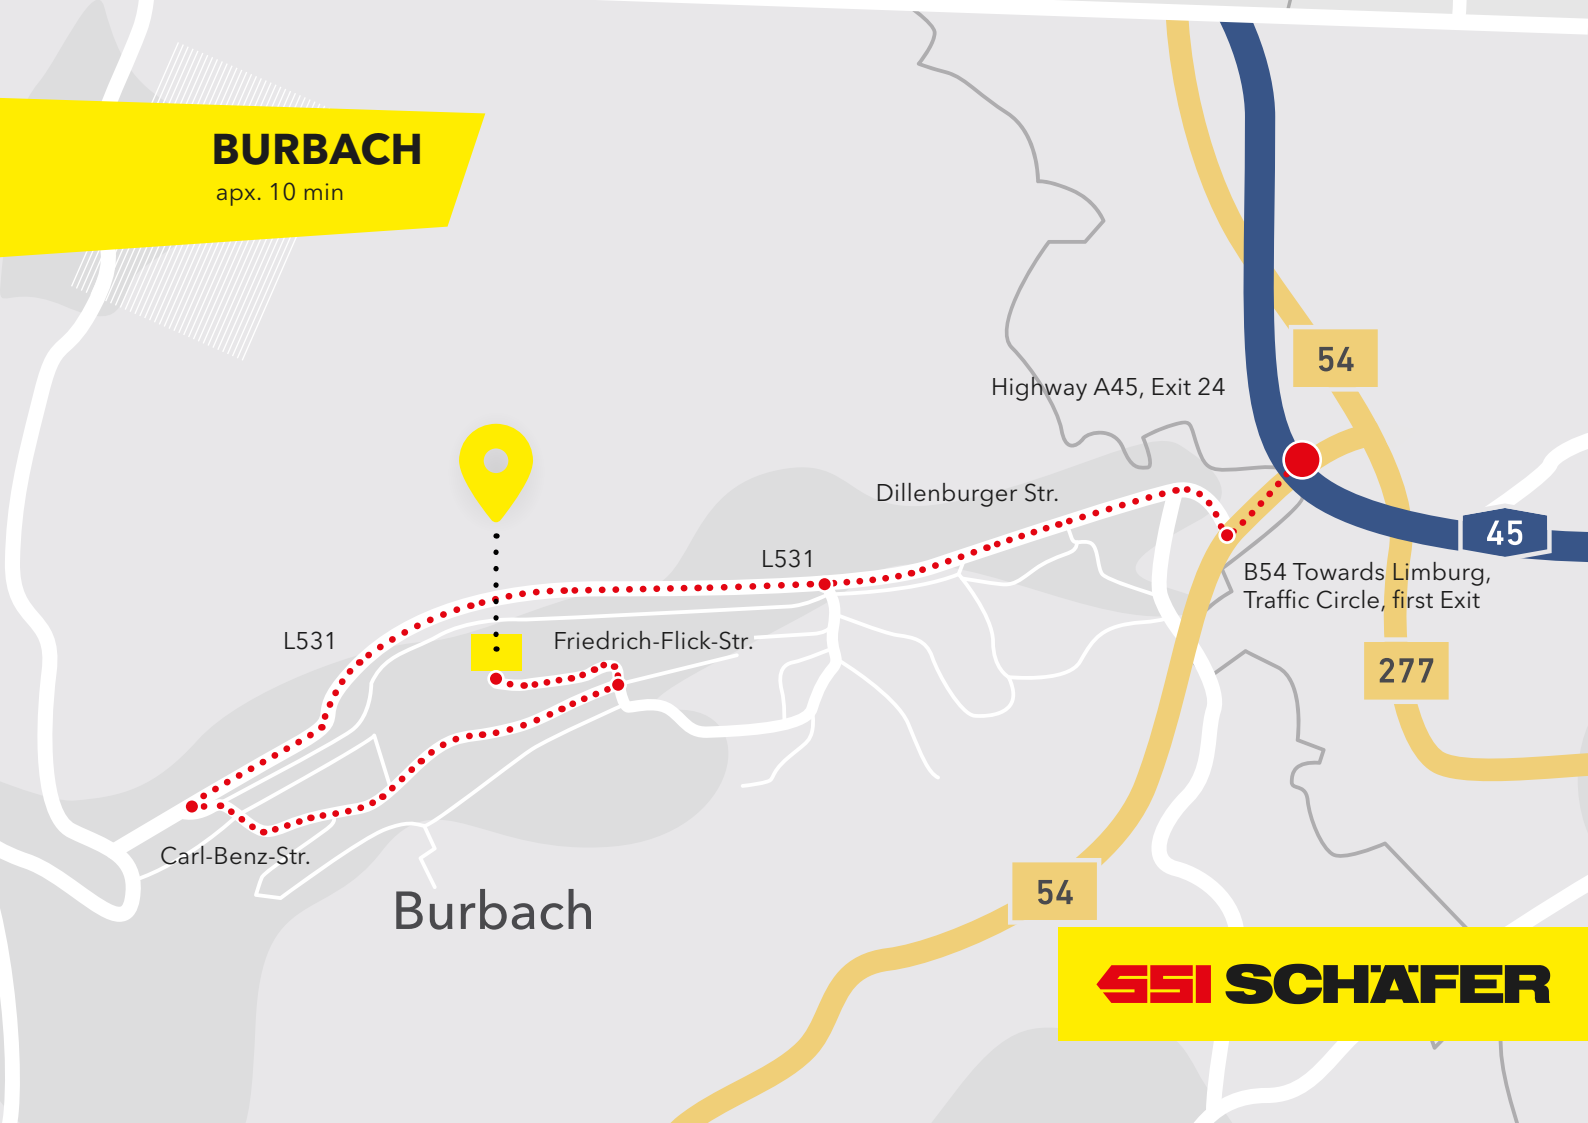

Siegen

Route Map

Welcome to SSI SCHAEFER Plastics

For a secure and easy journey, please use these instructions. It provides you with all the important information about how to get to our locations in **Neunkirchen**, **Burbach** and **Wilnsdorf**.

Auf der Landeskronen 2, Building Q3 (3rd floor)
57234 Wilnsdorf

Please scan the **QR-Code** to start the navigation
or access it directly [via Link](#).

NEUNKIRCHEN

apx. 9 min

BURBACH

apx. 10 min

WILNSDORF

apx. 5 min